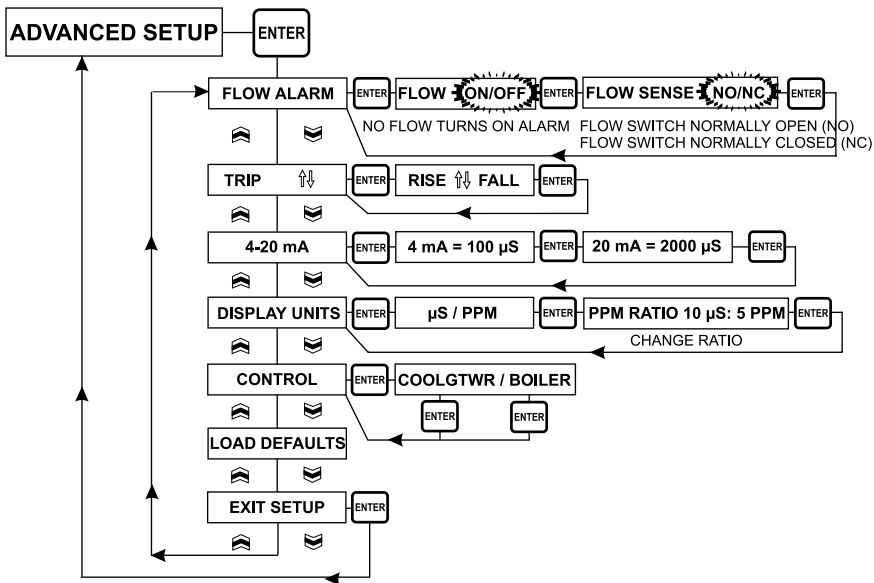

Quick Programming Card

DC4000 Series Conductivity Controller

8 Post Office Square
Acton, MA 01720 USA
TEL: (978) 263-9800
FAX: (978) 264-9172
<http://www.lmipumps.com>

NOTE: THE BOILER MODE MUST BE SELECTED IN THE ADVANCED MENU (UNDER CONTROL).