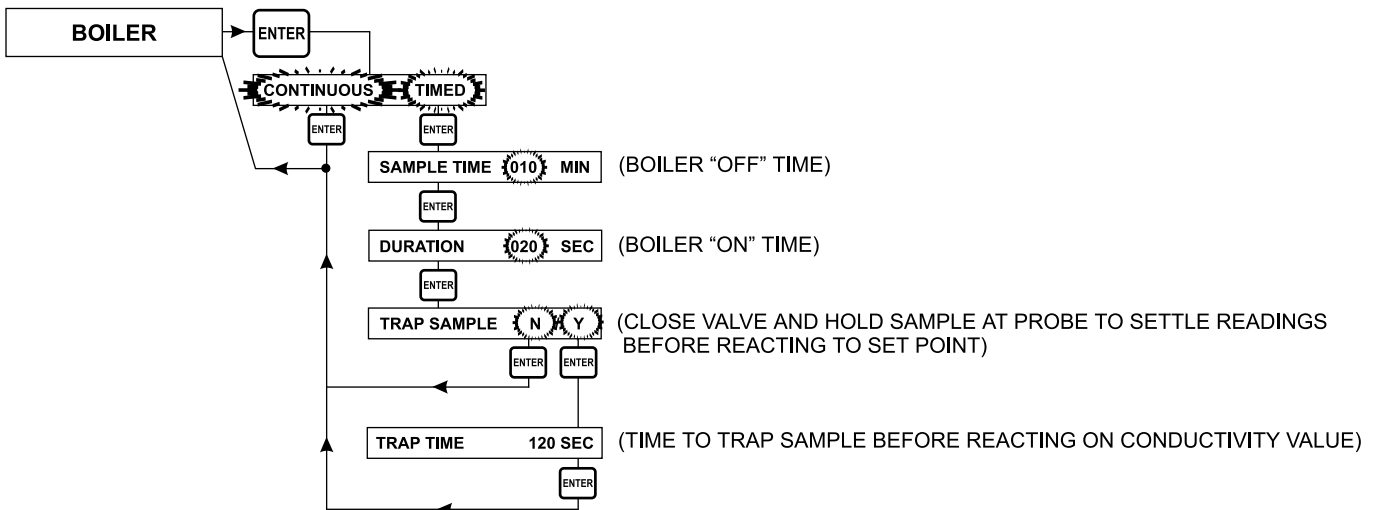

Quick Programming Card

DC4000 Series Conductivity Controller

8 Post Office Square
Acton, MA 01720 USA
TEL: (978) 263-9800
FAX: (978) 264-9172
<http://www.lmipumps.com>

NOTE: THE BOILER MODE MUST BE SELECTED IN THE ADVANCED MENU (UNDER CONTROL).