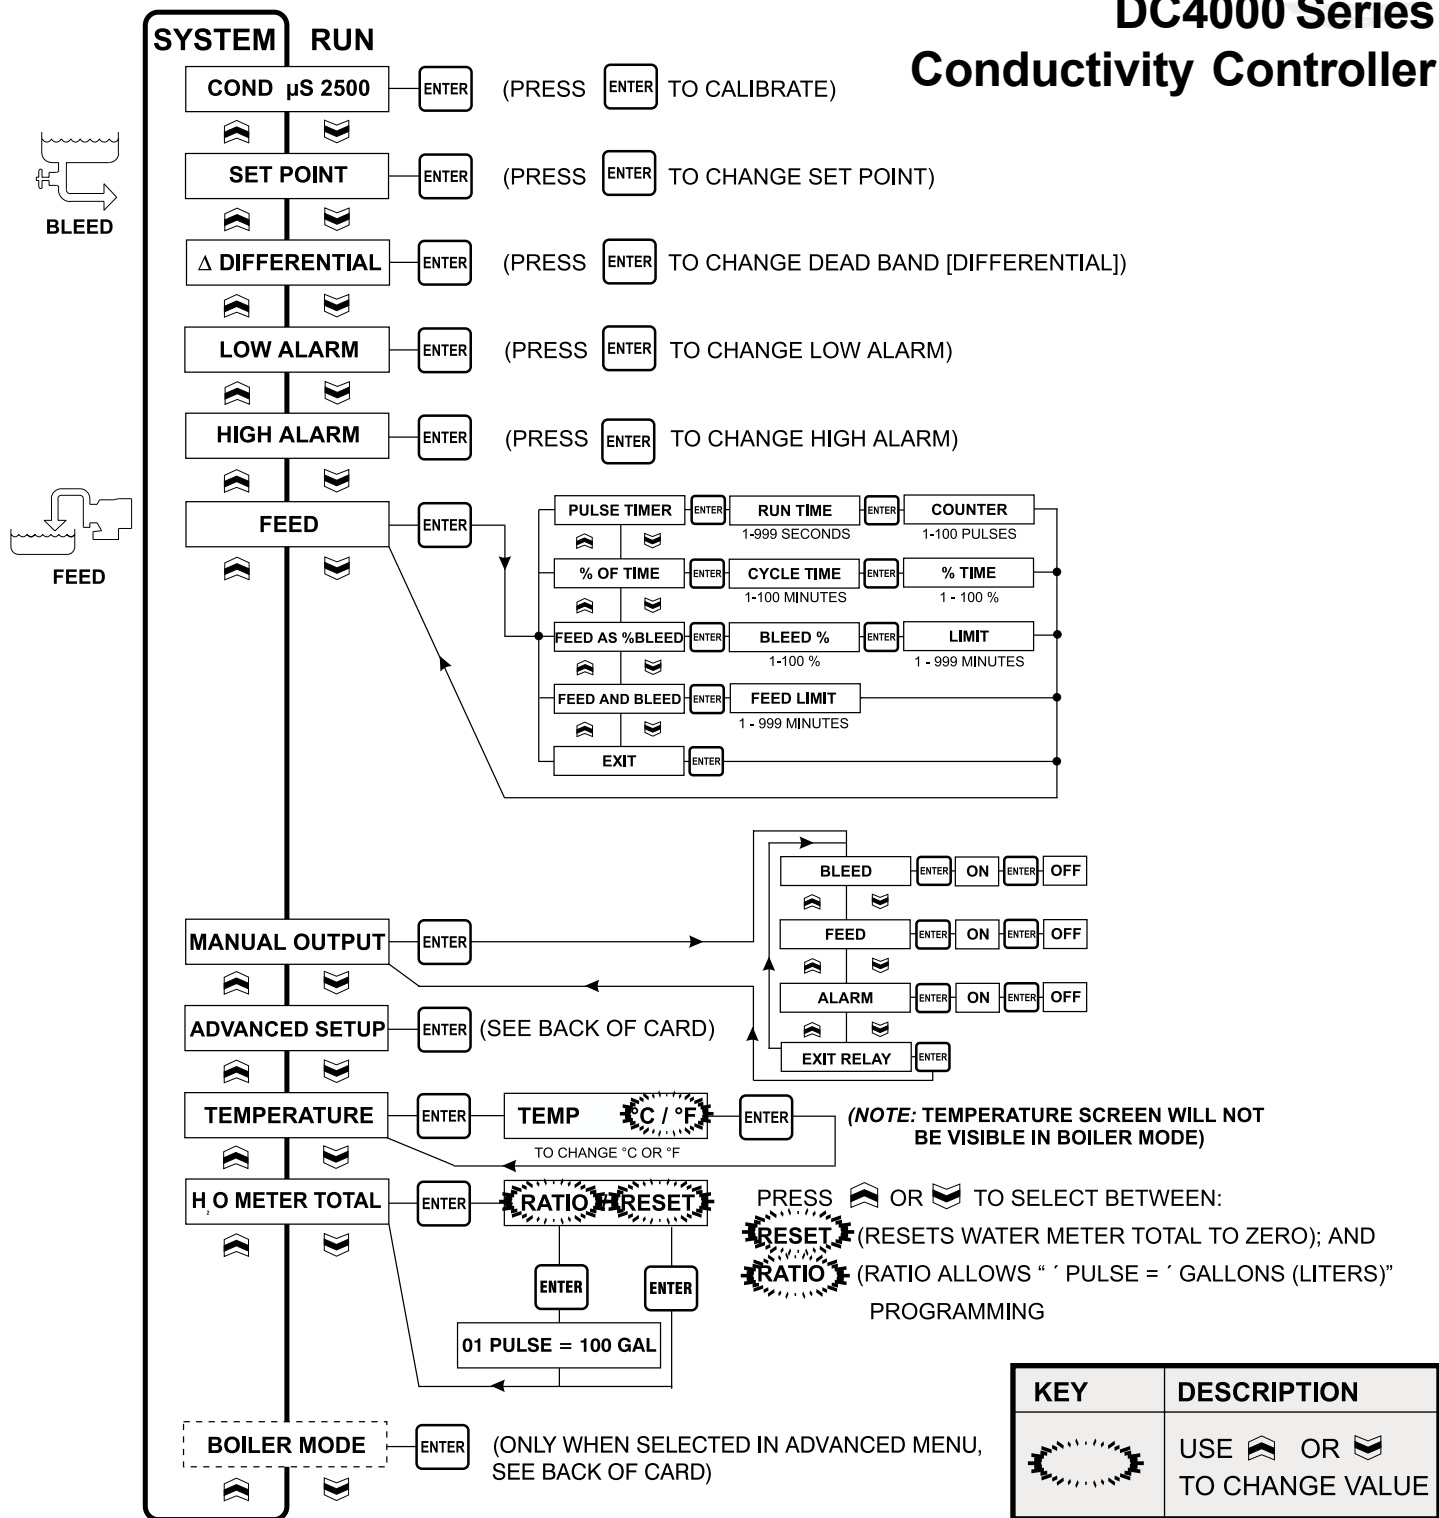

Quick Programming Card

DC4000 Series Conductivity Controller

8 Post Office Square
Acton, MA 01720 USA
TEL: (978) 263-9800
FAX: (978) 264-9172
<http://www.lmipumps.com>

NOTE: THE BOILER MODE MUST BE SELECTED IN THE ADVANCED MENU (UNDER CONTROL).